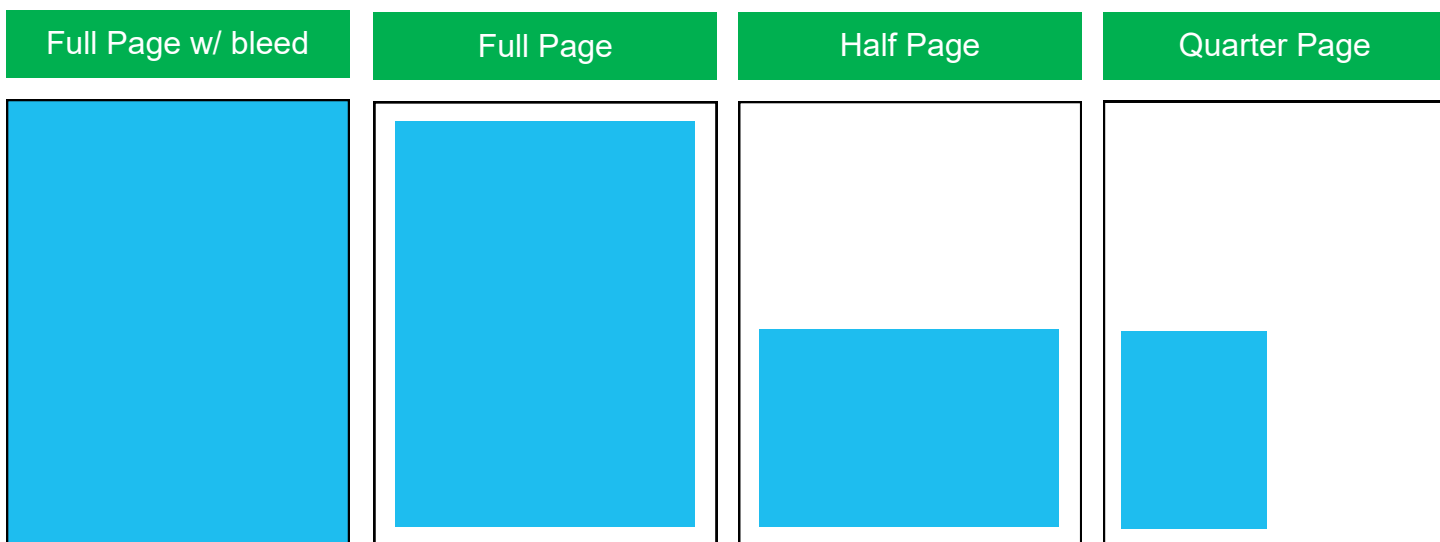

Description	Width	Height	Cost
Full Page w/ bleed	8.5"	11"	\$1,000
Full Page	7.5"	10"	\$750
Half Page	7.5"	4.875"	\$500
Quarter Page	3.625"	4.875"	\$250

### BLEED ADS

Full bleed is only available on full page ads on the back cover. Ad artwork and text must fit within the live area listed above.

### HALF AND QUARTER PAGE ADS

Please follow the dimensions above for half and quarter page ads. Half page ads are only available in a horizontal layout. Quarter page ads are only available in vertical layout.

### DIGITAL FILES

Please provide all full color ads in .jpeg or .png format. All files must be at least 300 ppi resolution. Ads that have been used for web (72 ppi) are not acceptable.